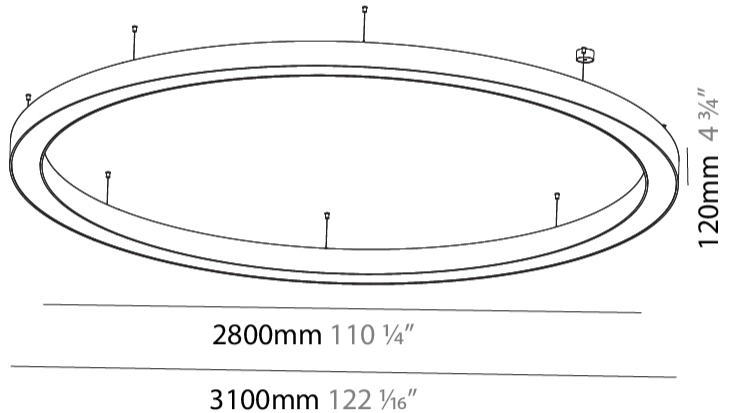

GENERAL

Series: Glorious
Subseries: Glorious
Brand: Prolight
Division: Architectural
Mounting Type: Suspension
Mounting Location: Ceiling
Subcategory: Ambient

PHYSICAL

Shape: Round
Diameter (mm): 3100
Diameter (in): 122 1/16
Depth (mm): 120
Depth (in): 4 3/4
Max. Overall Height (mm): 2120
Max. Overall Height (in): 83 7/16
Light Distribution: Direct / Indirect
Weight (kg): 40.905
Weight (lbs): 90.18
Diffuser: PMMA - Opalor Micro-Prism
Fixture Finish: SSR / BKV / CWI / CRY / HAB / LAG / UFT / ITA / RUA / RUR / MIC / FTG / MYG / TWT / LOD / PUS / FRO / FUP / KIA / POP / BLS / SPG / MEY / GOH / GUM / CHC / COM / ABZ / JAG / OBR / MOS / ROR
Fixture Material: Aluminum

ELECTRICAL

Lamp Type: LED (Zhaga Standard)
Input Wattage (W): 240
Total Output Wattage (W): 192 / 153.6 (3500K)
Dimming: Non-Dimming / Phase Dimming (120Vac only) / 0-10V Dimming
Driver Included: Yes
Driver Location: Integrated
Driver Type: Constant Current - 120 / 277Vac
Driver Class: Class 2
Input Voltage (V): 120 - 277
Constant Current (MA): 350 / 800 (3500K)

LED

Color Temperature (°K): 3000 / 3500 / 4000
Max. Delivered Lumen (lm): 14770 / 15288 / 15600 Direct / 10220 / 10584 / 10800 Indirect
CRI: >80 CRI
Efficiency (%): 70
Lamp Life (hrs): 50000

OPTICAL

RATINGS AND CERTIFICATIONS

Certified By: Certified for North American Standards
IP rating: IP20